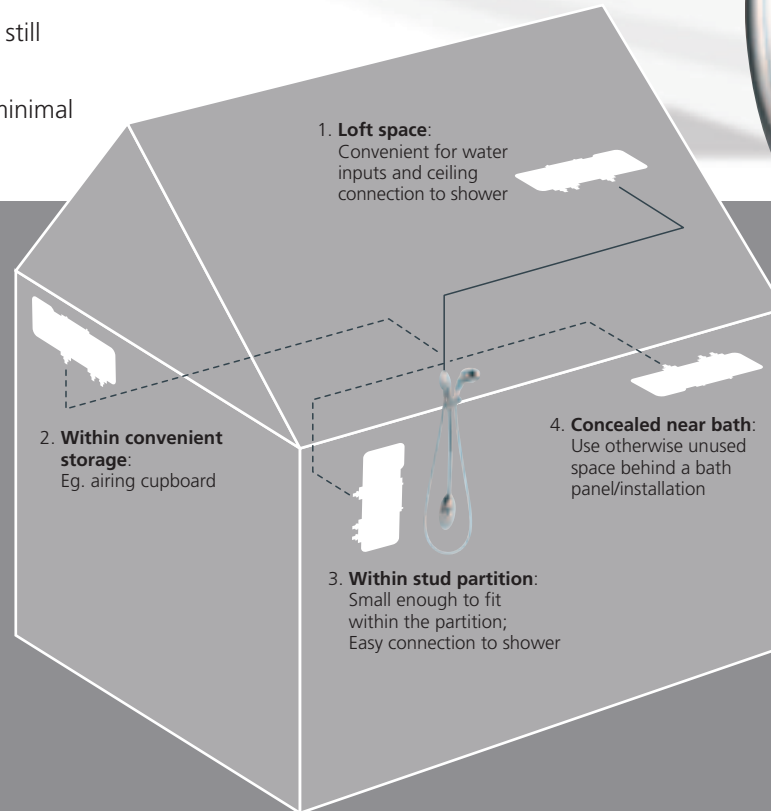

At Magna's heart is the intelligent digital mixer. The mixer can be installed away from the shower itself, in the smallest of spaces. Compact dimensions make it possible to fit within a stud partition or placed within a convenient location.

magna

BIR (built-in)

Installation

THE INTELLIGENT DIGITAL SHOWER: ONE MAN FIT. WORKS WITH ANY SYSTEM

Magna has been designed to make installation as easy as possible. The separate digital mixer unit fits in just about any available space, or just about any orientation. And as the control and fittings can be mounted on existing tiles, there's minimum disruption too. Of course, all this comes with the Mira commitment to quality, not to mention a five year guarantee.

- Fit-and-forget installation.
- Connects to all systems.
- Pumped or high pressure digital mixer available.
- Easy to fit to pipe work and mains electricity.
- Easy commissioning, with all valve connections external.
- Robust electronic connectors and plug ins, so you know installation will be easy.
- Large filters mean that the shower will still work effectively even if 80% blocked.
- UV option includes ceiling mount for minimal disruption to the bathroom.

Brass connections

- Communication Wire
- Water inputs
- Water output

Fit the digital mixer unit where it suits the installation

*Diagram not to scale

What's in the box?

Dimensions

Mira Magna UV contents
(including optional ceiling connection)