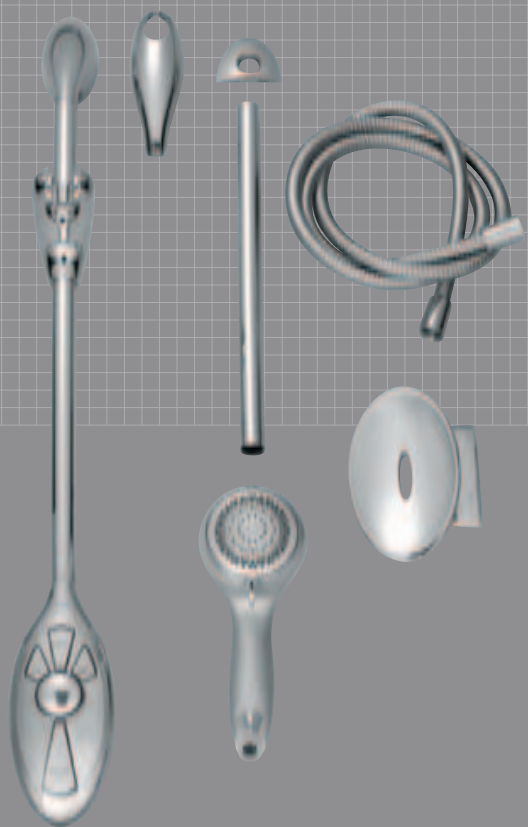

magna

BIR (built-in)

Installation

THE INTELLIGENT DIGITAL SHOWER: ONE MAN FIT. WORKS WITH ANY SYSTEM

Magna has been designed to make installation as easy as possible. The separate digital mixer unit fits in just about any available space, or just about any orientation. And as the control and fittings can be mounted on existing tiles, there's minimum disruption too. Of course, all this comes with the Mira commitment to quality, not to mention a five year guarantee.

- Fit-and-forget installation.
- Connects to all systems.
- Pumped or high pressure digital mixer available.
- Easy to fit to pipe work and mains electricity.
- Easy commissioning, with all valve connections external.
- Robust electronic connectors and plug ins, so you know installation will be easy.
- Large filters mean that the shower will still work effectively even if 80% blocked.
- UV option includes ceiling mount for minimal disruption to the bathroom.

Brass connections

- Communication Wire
- Water inputs
- Water output

Fit the digital mixer unit where it suits the installation

*Diagram not to scale

What's in the box?

Dimensions

Mira Magna UV contents
(including optional ceiling connection)

Mira Magna BIR contents

Mira Digital Mixer: pumped

Mira Digital Mixer: high pressure

*Both Digital Mixer units supplied with transformer

Experience Innovation online at www.miramagna.com
Email: magna@mirashowers.com