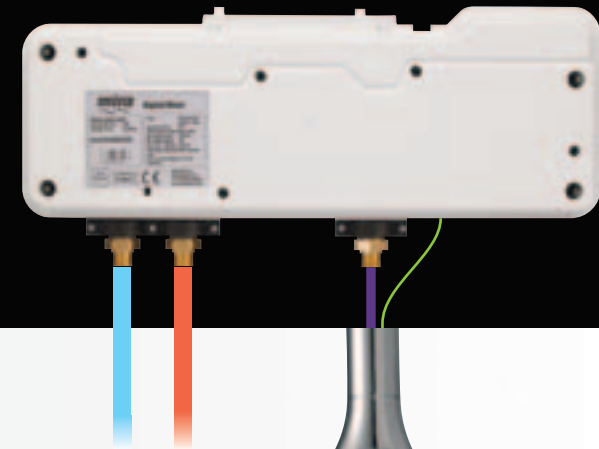

- Communication Wire
- Water inputs
- Water output