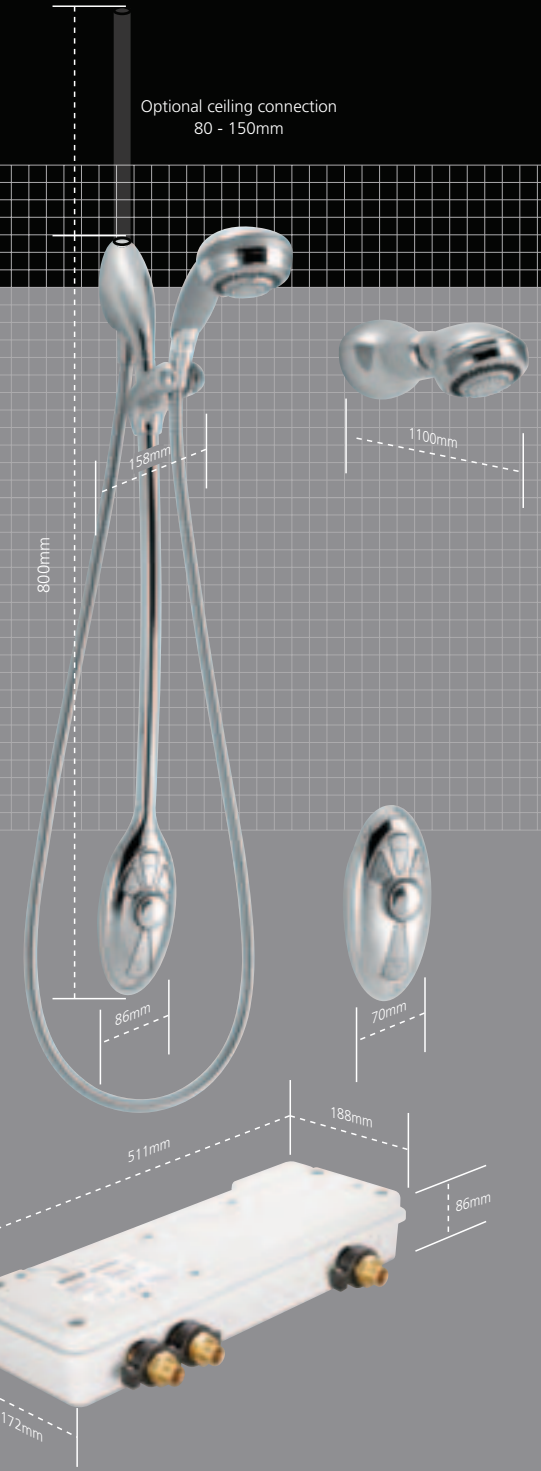

- Fit-and-forget installation.
- Connects to all systems.
- Pumped or high pressure digital mixer available.
- Easy to fit to pipe work and mains electricity.
- Easy commissioning, with all valve connections external.
- Robust electronic connectors and plug ins, so you know installation will be easy.
- Large filters mean that the shower will still work effectively even if 80% blocked.
- UV option includes ceiling mount for minimal disruption to the bathroom.

Brass connections

- Communication Wire
- Water inputs
- Water output

Fit the digital mixer unit where it suits the installation

*Diagram not to scale

What's in the box?

Dimensions

Mira Magna UV contents
(including optional ceiling connection)

Mira Magna BIR contents

Mira Digital Mixer: pumped

Mira Digital Mixer: high pressure

*Both Digital Mixer units supplied with transformer

Experience Innovation online at www.miramagna.com
Email: magna@mirashowers.com