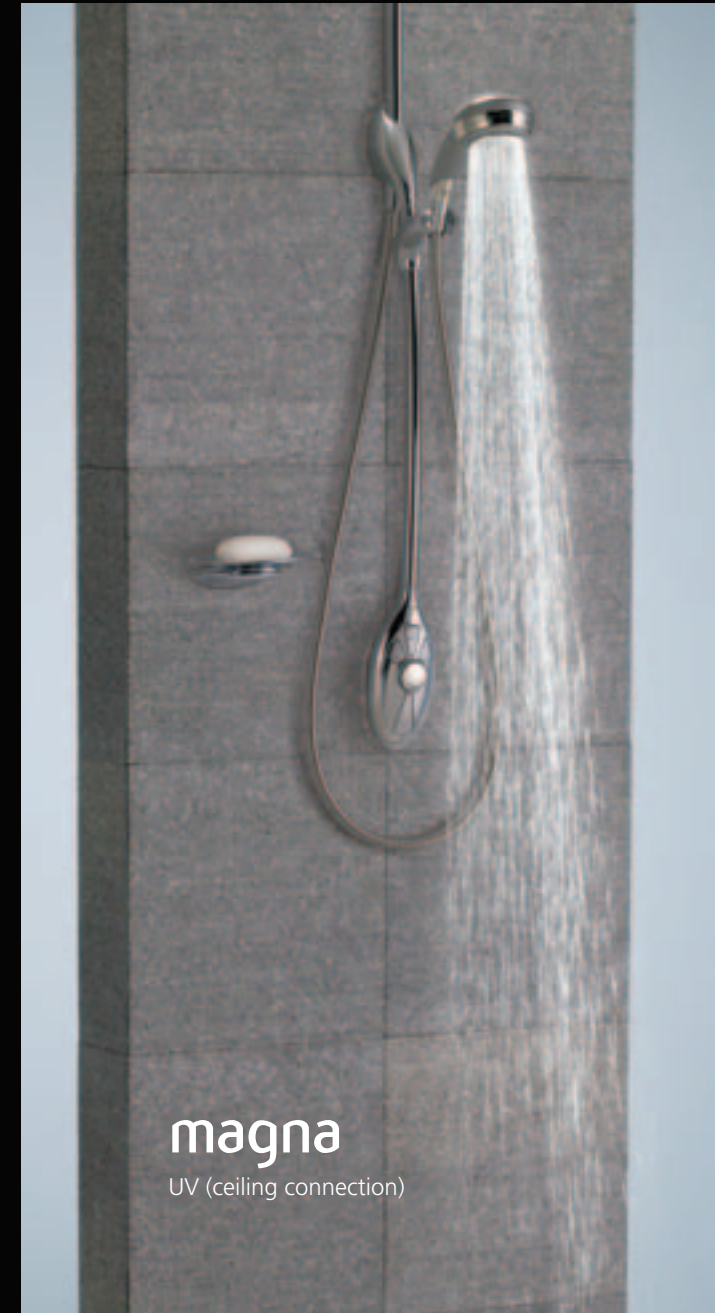

STUNNING FINISH

Polished chrome with satin controls and trim.

LOCK / COUNTDOWN

The ultimate in safety

Make sure the children never get into an unsafe shower, thanks to an easy to use safety lock.

Easier than ever before

Mira Magna can be pre-set to run for a desired length of time. Or you can simply turn it off with your fingertip.

The Mira Magna range

THE INTELLIGENT DIGITAL SHOWER: DESIGNED TO FIT YOUR LIFESTYLE

A modern product deserves thoroughly modern styling. The Magna is available in two variants – UV, for wall or ceiling mounting, and BIR, for a minimalist look.

Whichever design you choose, you'll know you've got Mira looks married to state of the art digital technology.

magna
UV (wall mounted)

magna
UV (ceiling connection)

Digital Mixer

THE INTELLIGENT DIGITAL SHOWER: A NEW APPROACH

At Magna's heart is the intelligent digital mixer. The mixer can be installed away from the shower itself, in the smallest of spaces. Compact dimensions make it possible to fit within a stud partition or placed within a convenient location.