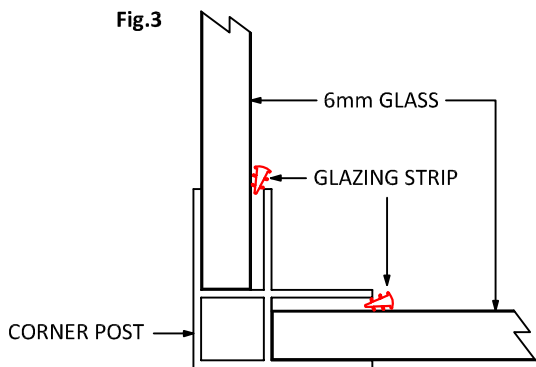

NSBS2 & NSBSR2 - INSTALLATION GUIDE

PLEASE CHECK CAREFULLY PACKING LIST TO ENSURE THAT ALL PARTS ARE INCLUDED.

| | |
|--|----|
| STRAIGHT GLASS SCREEN PANEL ASSEMBLY | x1 |
| STRAIGHT RETURN GLASS PANEL | x1 |
| ADJUSTABLE WALL CHANNEL | x1 |
| ALUMINIUM CORNER POST | x1 |
| TOP BAR WALL FIXING | x1 |
| 90° TOP BAR CONNECTOR (520 x 19 x 0.7) | x1 |
| NSBSR2 ONLY - STAINLESS STEEL STRAIGHT RAIL | x1 |

| | |
|--|----|
| WALL PLUGS | x4 |
| 4mm x 30mm SCREWS | x4 |
| 4mm x 10mm SCREWS | x3 |
| DECORATIVE CAP - INNER SCREW SUPPORT CUP | x3 |
| DECORATIVE SCREW CAP | x3 |
| TOP BAR FIXING | x1 |
| GLAZING STRIP ON INSIDE (1420mm) | x1 |

Fig.1

Fig.2

Fig.3

GLAZING STRIP INSERTION

Fig.4

FULLY GLAZED CORNER POST

plumbworld
Big brands, small prices.

Pdf Supplied By <http://www.plumbworld.co.uk/>