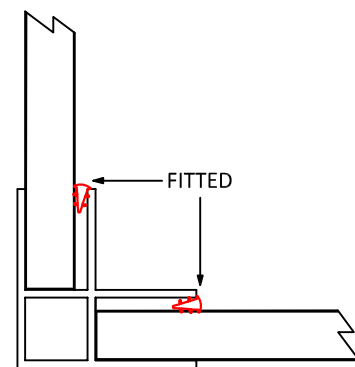

NSBS2 & NSBSR2 - INSTALLATION GUIDE

PLEASE CHECK CAREFULLY PACKING LIST TO ENSURE THAT ALL PARTS ARE INCLUDED.

| | |
|--|----|
| STRAIGHT GLASS SCREEN PANEL ASSEMBLY | x1 |
| STRAIGHT RETURN GLASS PANEL | x1 |
| ADJUSTABLE WALL CHANNEL | x1 |
| ALUMINIUM CORNER POST | x1 |
| TOP BAR WALL FIXING | x1 |
| 90° TOP BAR CONNECTOR (520 x 19 x 0.7) | x1 |
| NSBSR2 ONLY - STAINLESS STEEL STRAIGHT RAIL | x1 |

| | |
|--|----|
| WALL PLUGS | x4 |
| 4mm x 30mm SCREWS | x4 |
| 4mm x 10mm SCREWS | x3 |
| DECORATIVE CAP - INNER SCREW SUPPORT CUP | x3 |
| DECORATIVE SCREW CAP | x3 |
| TOP BAR FIXING | x1 |
| GLAZING STRIP ON INSIDE (1420mm) | x1 |

Fig.1

Fig.2

Fig.3

GLAZING STRIP INSERTION

Fig.4

FULLY GLAZED CORNER POST

plumbworld
Big brands, small prices.

Pdf Supplied By <http://www.plumbworld.co.uk/>