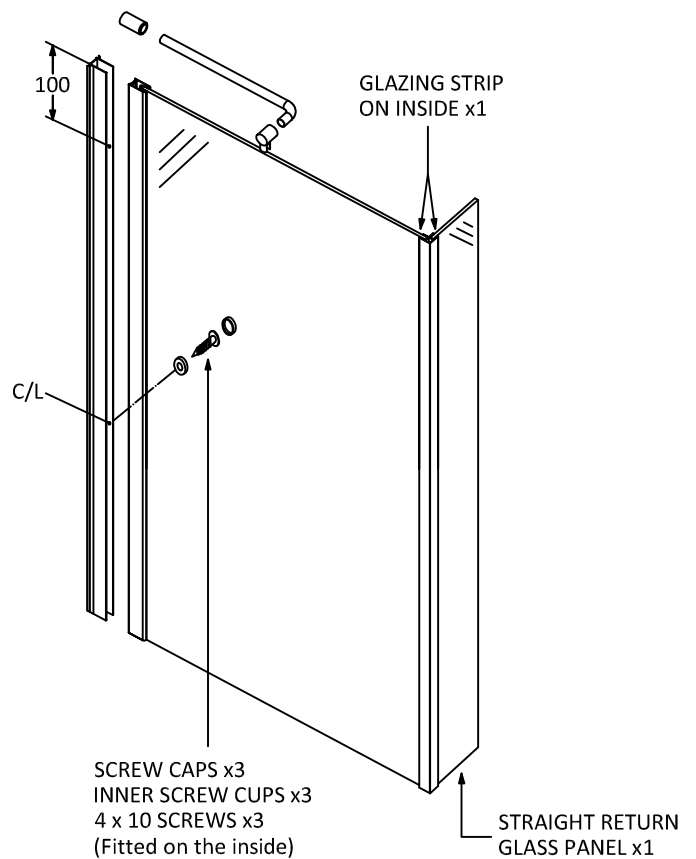

NSBS2 & NSBSR2 - INSTALLATION GUIDE

PLEASE CHECK CAREFULLY PACKING LIST TO ENSURE THAT ALL PARTS ARE INCLUDED.

| | |
|--|----|
| STRAIGHT GLASS SCREEN PANEL ASSEMBLY | x1 |
| STRAIGHT RETURN GLASS PANEL | x1 |
| ADJUSTABLE WALL CHANNEL | x1 |
| ALUMINIUM CORNER POST | x1 |
| TOP BAR WALL FIXING | x1 |
| 90° TOP BAR CONNECTOR (520 x 19 x 0.7) | x1 |
| NSBSR2 ONLY - STAINLESS STEEL STRAIGHT RAIL | x1 |

| | |
|--|----|
| WALL PLUGS | x4 |
| 4mm x 30mm SCREWS | x4 |
| 4mm x 10mm SCREWS | x3 |
| DECORATIVE CAP - INNER SCREW SUPPORT CUP | x3 |
| DECORATIVE SCREW CAP | x3 |
| TOP BAR FIXING | x1 |
| GLAZING STRIP ON INSIDE (1420mm) | x1 |

Fig.1

Fig.2

Fig.3

GLAZING STRIP INSERTION

Fig.4

FULLY GLAZED CORNER POST

plumbworld
Big brands, small prices.

Pdf Supplied By <http://www.plumbworld.co.uk/>