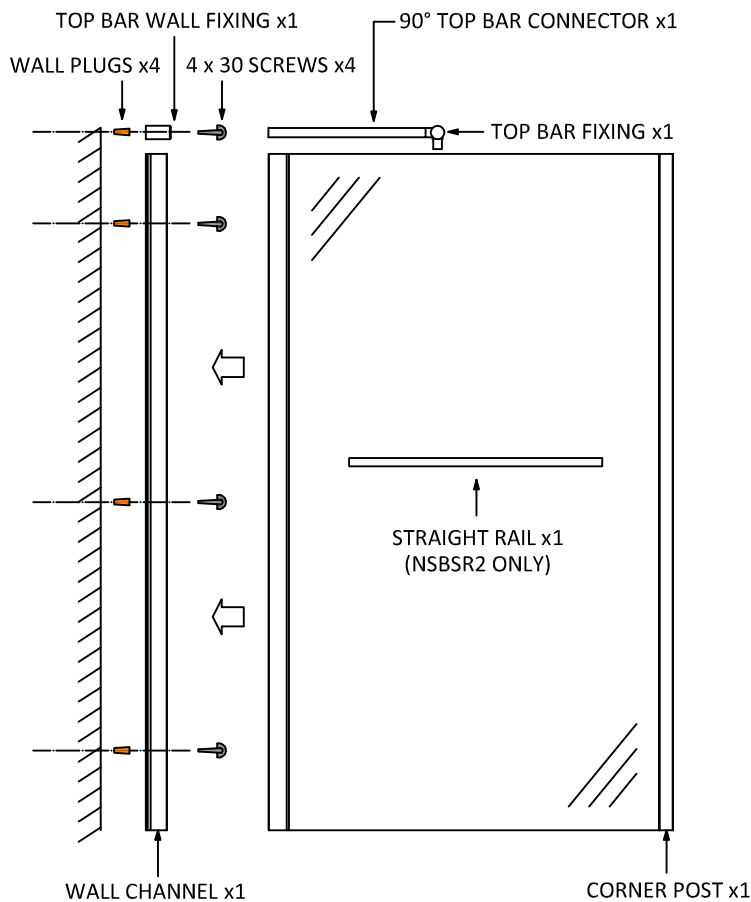

NSBS2 & NSBSR2 - INSTALLATION GUIDE

PLEASE CHECK CAREFULLY PACKING LIST TO ENSURE THAT ALL PARTS ARE INCLUDED.

| | |
|--|----|
| STRAIGHT GLASS SCREEN PANEL ASSEMBLY | x1 |
| STRAIGHT RETURN GLASS PANEL | x1 |
| ADJUSTABLE WALL CHANNEL | x1 |
| ALUMINIUM CORNER POST | x1 |
| TOP BAR WALL FIXING | x1 |
| 90° TOP BAR CONNECTOR (520 x 19 x 0.7) | x1 |
| NSBSR2 ONLY - STAINLESS STEEL STRAIGHT RAIL | x1 |

| | |
|--|----|
| WALL PLUGS | x4 |
| 4mm x 30mm SCREWS | x4 |
| 4mm x 10mm SCREWS | x3 |
| DECORATIVE CAP - INNER SCREW SUPPORT CUP | x3 |
| DECORATIVE SCREW CAP | x3 |
| TOP BAR FIXING | x1 |
| GLAZING STRIP ON INSIDE (1420mm) | x1 |

Fig.1

Fig.2

Fig.3

GLAZING STRIP INSERTION

Fig.4

FULLY GLAZED CORNER POST

plumbworld
Big brands, small prices.

Pdf Supplied By <http://www.plumbworld.co.uk/>