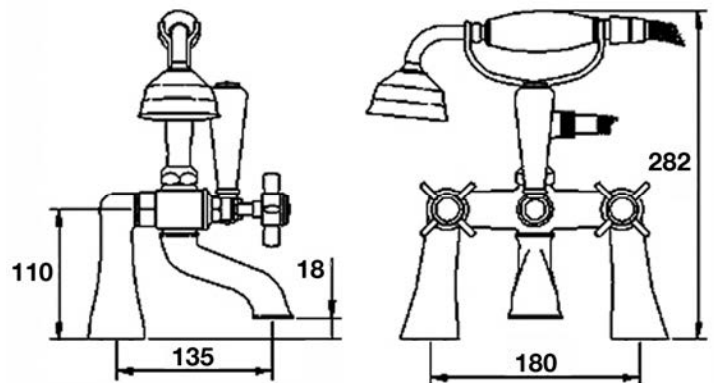

CUSTOMER CARE:

For further information please call 01282 446789

KEY TO PRODUCT PRESSURE REQUIREMENTS

LP - 0.1 bar min

LP2 - 0.2 bar min

MP - 0.5 bar min

HP1 - 1 bar min

HP2 - 2 bar min