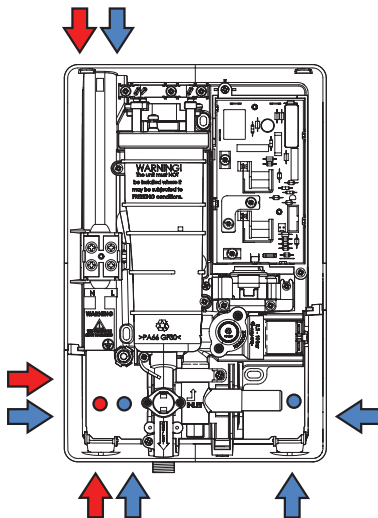

Aspirante Entry Points

Diagram Key:

Water Entry Points

Cable Entry Points

Dimensions:

H: 300mm

W: 200mm

D: 94mm