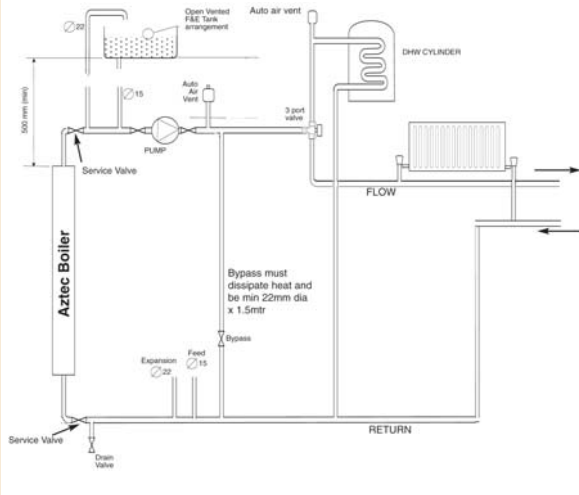

Applications and Specifications

OPEN VENT SYSTEM

SEALED SYSTEM

For larger properties the boilers can be linked in any combination to provide greater heating capacity. For example by linking 2 x 11kW boilers to produce 22kW of heat, or 6 x 12kW to produce 72kW of heat.