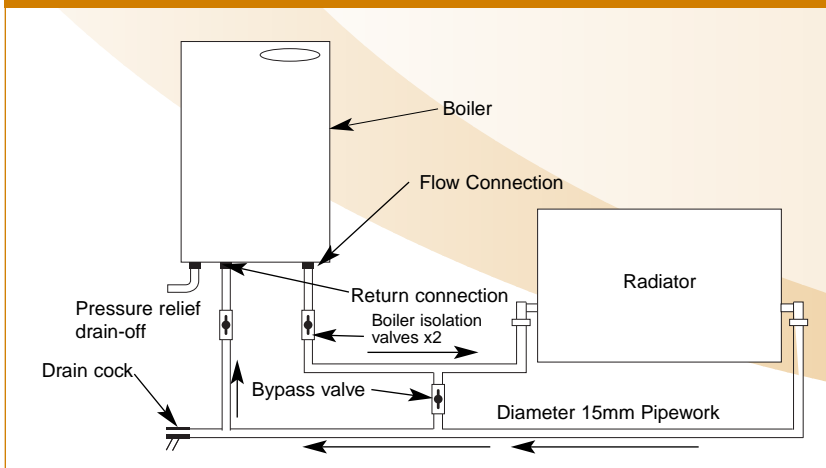

- Available in white or bronzed stove enamel casing
- Thermistor temperature sensing
- Stainless steel insulated heat exchanger
- Incoloy element
- Automatic air vent
- 3 bar safety blow off valve
- 2 litre expansion vessel
- Thermostatic temperature range from 30°C to 70°C

KM 59690

SPECIFICATIONS

MODEL	OUTPUT kW	L mm	D mm	W mm
AZTEC G-2	2	580	168	360
AZTEC G-4	4	580	168	360

Please note:
1 kW = 3,412 Btus

SEALED SYSTEM

If you require a higher output why not choose the Aztec Classic