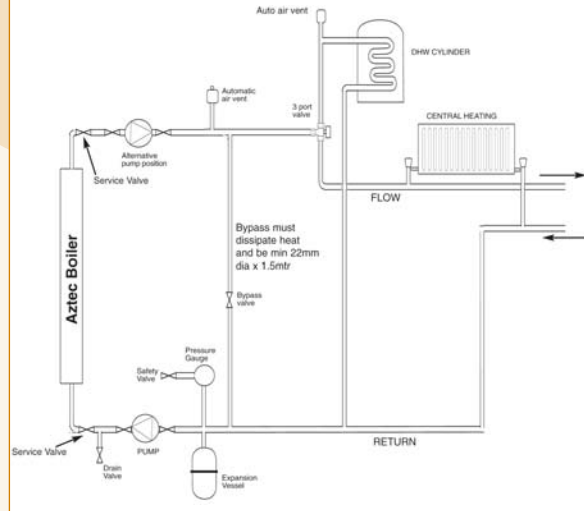

SEALED SYSTEM

For larger properties the boilers can be linked in any combination to provide greater heating capacity. For example by linking 2 x 11kW boilers to produce 22kW of heat, or 6 x 12kW to produce 72kW of heat.

MODEL	OUTPUT kW	L mm	D mm	W mm	WEIGHT Kg	WATER CONTENT Ltr	GAS COUNCIL Nos
AZTEC-2	2	550	143	165	7.0	1.0	EB 897 01
AZTEC-6	6	825	143	165	8.1	2.1	EB 897 02
AZTEC-9	9	1080	143	165	10.6	3.2	EB 897 03
AZTEC-11	11	1080	143	165	10.8	3.2	EB 897 04
AZTEC-12	12	1080	143	165	10.8	3.2	EB 897 05

Please note: 1 kW = 3,412 Btus