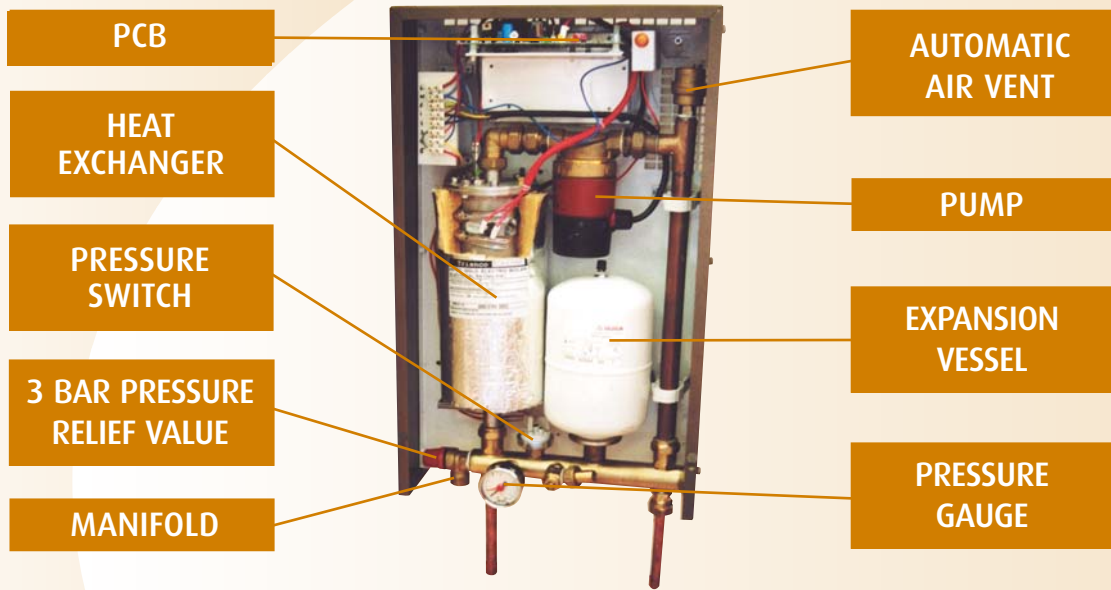

SPECIFICATIONS

MODEL	OUTPUT kW	L mm	D mm	W mm
AZTEC G-2	2	580	168	360
AZTEC G-4	4	580	168	360

Please note:
1 kW = 3,412 Btus