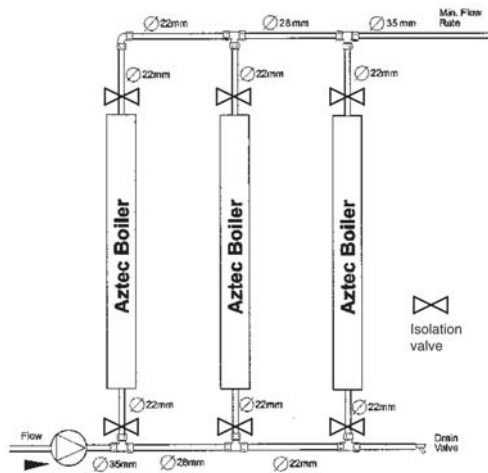

SEALED SYSTEM

For larger properties the boilers can be linked in any combination to provide greater heating capacity. For example by linking 2 x 11kW boilers to produce 22kW of heat, or 6 x 12kW to produce 72kW of heat.

MODEL	OUTPUT kW	L mm	D mm	W mm	WEIGHT Kg	WATER CONTENT Ltr	GAS COUNCIL Nos
AZTEC-2	2	550	143	165	7.0	1.0	EB 897 01
AZTEC-6	6	825	143	165	8.1	2.1	EB 897 02
AZTEC-9	9	1080	143	165	10.6	3.2	EB 897 03
AZTEC-11	11	1080	143	165	10.8	3.2	EB 897 04
AZTEC-12	12	1080	143	165	10.8	3.2	EB 897 05

Please note: 1 kW = 3,412 Btus