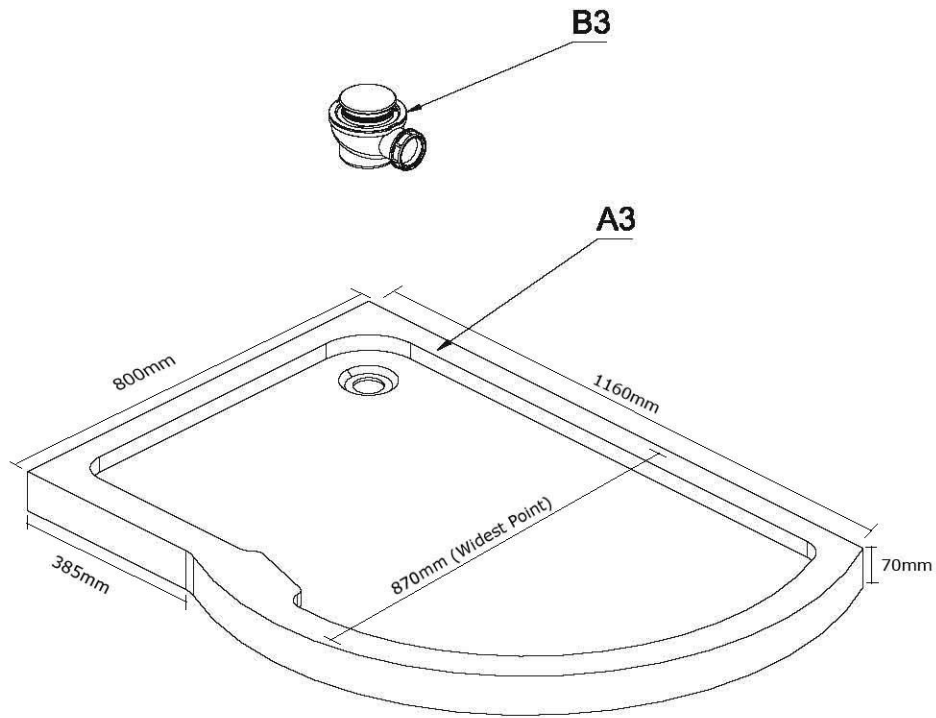

BOX 2 / 2 SHOWER TRAY SPECIFICATIONS AND CONTENTS

Ref	Content	Qty
A3	Tray (1240x870mm)	1
B3	Waste	1

Note: Check the packs and make sure you have all the parts listed. If not, contact your vendor who will be able to help you.