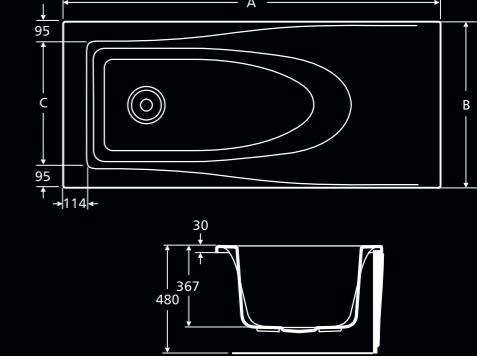

A	B	C
First 1800 x 800 bath	1795(+5-10)	795(±5)	606
First 1700 x 750 bath	1695(+5-10)	745(±5)	556
First 1700 x 700 bath	1695(+5-10)	695(±5)	506
First 1600 x 700 bath	1595(+5-10)	695(±5)	506
First 1500 x 700 bath	1495(+5-10)	695(±5)	506

Décor and Accessories Used

180 x 80 Bath page 2/3

Paint: Dulux Vinyl Matt Summer Surprise 2
Dulux Vinyl Matt Maraschino Mocha 2
Tiles: Floor: Black polished marble tile 300 x 300
Wall: Pilkingtons Series Nieve Mosaics
Props: Habitat, Bodyshop and M & S

160 x 70 Bath page 4/5

Paint: Dulux Vinyl Matt Chalky Downs 3
Floor: Niro Stone Tiles 400 x 400 Pilkingtons
Props: Molton Brown, Heals, Salts Mill and M & S

170 x 70 Bath page 6/7

Paint: Dulux Vinyl Matt Quartz Flint 2
Walls: Harlequin Wallpaper – Contour/Virtue 60645
Glass panels 750 x 900
Floor: White polished marble 300 x 300 Pilkingtons
Props: IKEA and M & S

Taps and fittings

A wide range of elegant Ideal Standard taps and mixers are compatible with First Baths. Before selecting your bath filler please consult your dealer.