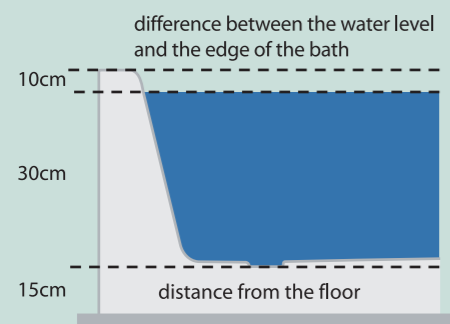

First for ingenuity

How can a lower-sided bath hold the same amount of water as a traditional one of the same dimensions? The solution to this technological riddle is the Ideal Waste System, a state-of-the-art plumbing system that features a special, low waste outlet and reduces the space underneath the bath. First's primary aim is to take bathtime pleasure to a new level.

Standard bath