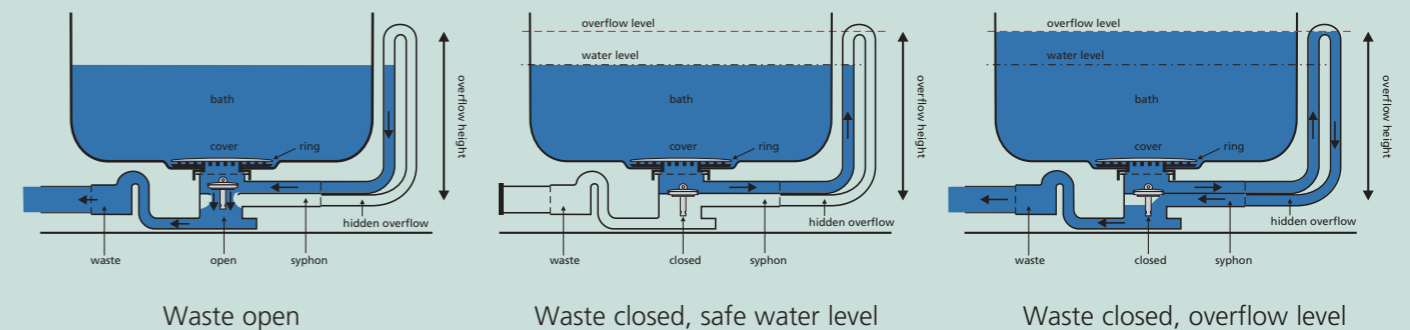

First features a special, low waste outlet that reduces the space underneath the bath allowing for the height to be set at 48cm.

innovation