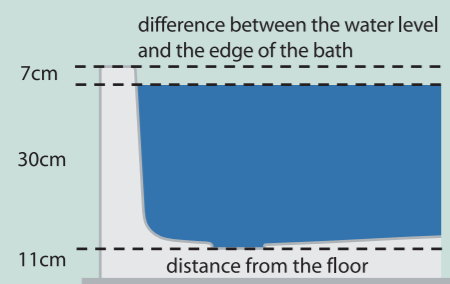

First bath

How it works

The patented Ideal Waste System from Ideal Standard is a combined hidden overflow, waste and plug system, controlled by a simple open/close control on the edge of the bath. Instead of a traditional overflow hole, hidden behind the bath is a twin pipe overflow that is connected direct to the waste.

When you fill the bath with water - one side of the overflow pipe fills - exactly to the same level as the bath. If you overflow the bath - the water in one side of the overflow pipe will filter up and over the bend down the other side of the overflow pipe, directly into the waste system.

Hidden overflow system

The Ideal Waste System is based on the scientific principle of equal water levels in communicating vessels. The height of the bath is lower, but the water depth remains the same.