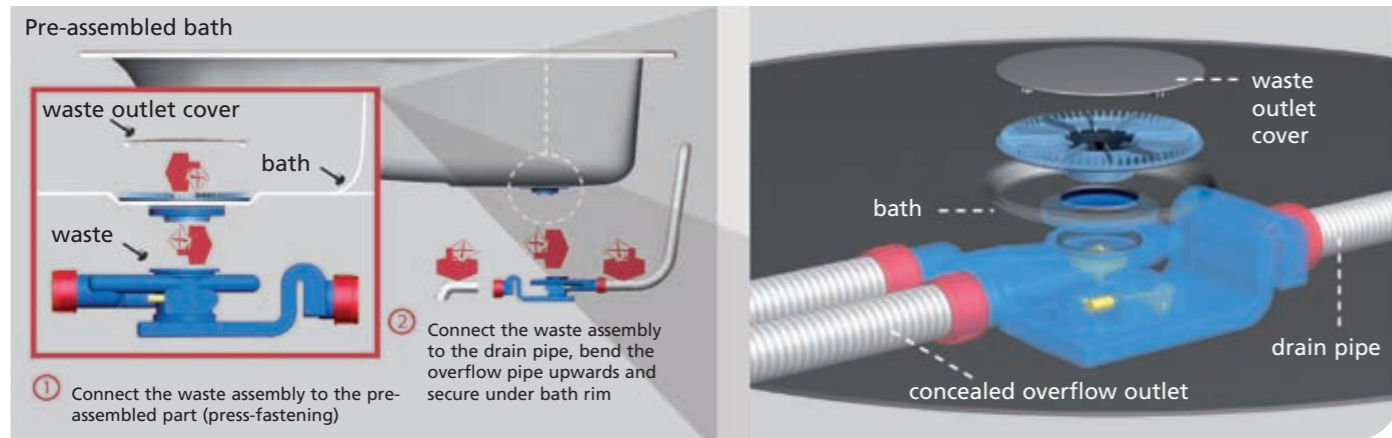

## How it works

The patented Ideal Waste System from Ideal Standard is a combined hidden overflow, waste and plug system, controlled by a simple open/close control on the edge of the bath. Instead of a traditional overflow hole, hidden behind the bath is a twin pipe overflow that is connected direct to the waste.

When you fill the bath with water - one side of the overflow pipe fills - exactly to the same level as the bath. If you overflow the bath - the water in one side of the overflow pipe will filter up and over the bend down the other side of the overflow pipe, directly into the waste system.

## Hidden overflow system

The Ideal Waste System is based on the scientific principle of equal water levels in communicating vessels. The height of the bath is lower, but the water depth remains the same.

# First for installation

First baths are also revolutionary when it comes to installation. The pre-assembled bath requires only the most basic plumbing tools to fit and takes only a matter of minutes to install.